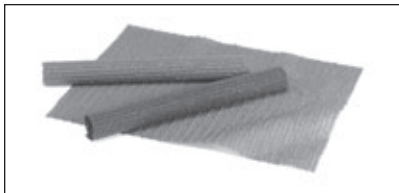

Optional Items

Gripper Mat

Non-slip rubber mats increase traction and prevent slipping.