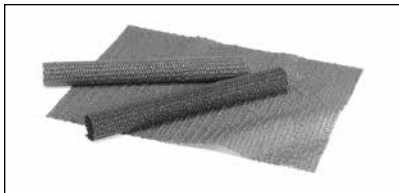

Optional Items

Gripper Mat

Non-slip rubber mats increase traction and prevent slipping.